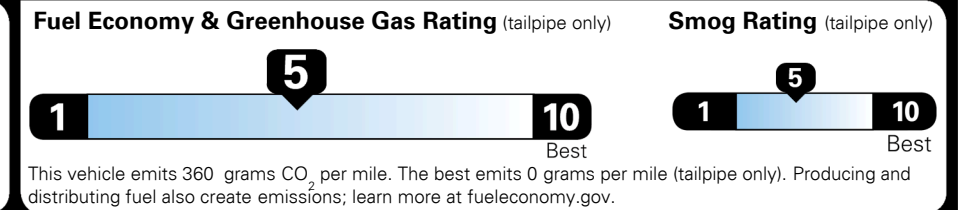

Actual results will vary for many reasons, including driving conditions and how you drive and maintain your vehicle. The average new vehicle gets 27 MPG and costs $7,500 to fuel over 5 years. Cost estimates are based on 15,000 miles per year at $ 2.70 per gallon. MPGe is miles per gasoline gallon equivalent. Vehicle emissions are a significant cause of climate change and smog.

fueleconomy.gov

Calculate personalized estimates and compare vehicles

GOVERNMENT 5-STAR SAFETY RATINGS

Overall Vehicle Score ★ ★ ★ ★

Based on the combined rating of frontal, side and rollover.
Should ONLY be compared to other vehicles of similar size and weight.

Frontal	Driver	★ ★ ★ ★
Crash	Passenger	★ ★ ★ ★

Based on the risk of injury in a frontal impact.
Should ONLY be compared to other vehicles of similar size and weight.

Side	Front seat	★ ★ ★ ★ ★
Crash	Rear seat	★ ★ ★ ★ ★

Star ratings based on the risk of injury in a side impact.

Rollover ★ ★ ★ ★

Star ratings based on the risk of rollover in a single-vehicle crash.

Star ratings range from 1 to 5 stars (★★★★★) with 5 being the highest.
Source: National Highway Traffic Safety Administration (NHTSA).
www.safercar.gov or 1-888-327-4236

Manufacturer's suggested retail price includes Manufacturer's recommended pre-delivery service. License and title fees, state and local taxes and other dealer installed options and accessories are not included in the manufacturer's suggested retail price.

PARTS CONTENT INFORMATION

FOR VEHICLES IN THIS CAR LINE U.S./CANADIAN PARTS CONTENT: 50 %

MAJOR SOURCES OF FOREIGN PARTS: KOREA: 35%

NOTE: PARTS CONTENT DOES NOT INCLUDE FINAL ASSEMBLY, DISTRIBUTION, OR OTHER NON-PARTS COSTS.

FOR THIS VEHICLE FINAL ASSEMBLY POINT: WEST POINT, GA, USA

COUNTRY OF ORIGIN ENGINE:

USA

TRANSMISSION:

KOREA