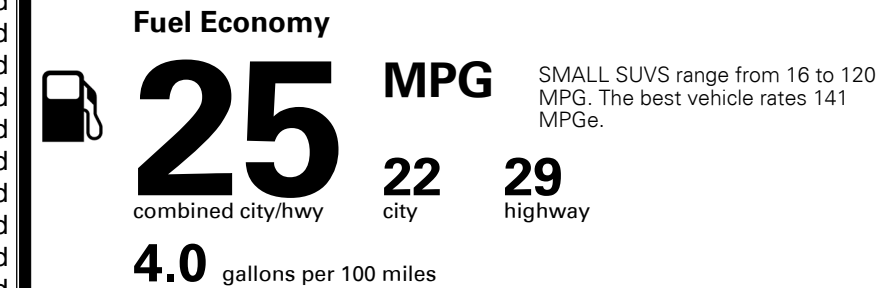

EPA DOT Fuel Economy and Environment

Gasoline Vehicle

You spend $500 more in fuel costs over 5 years
compared to the average new vehicle.

Annual fuel cost $1,600