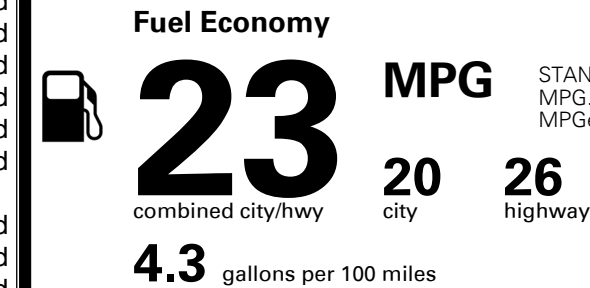

## EPA DOT Fuel Economy and Environment

Gasoline Vehicle

STANDARD SUVs range from 13 to 93 MPG. The best vehicle rates 136 MPGe.

You spend  
**\$1,250**  
 more in fuel costs  
 over 5 years  
 compared to the  
 average new vehicle.