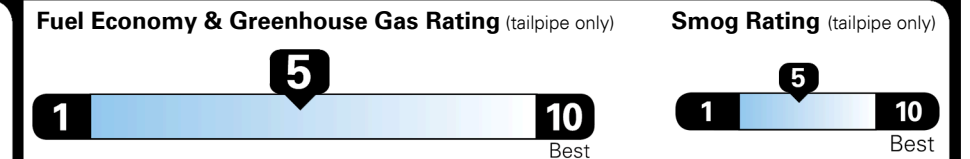

This vehicle emits 395 grams CO₂ per mile. The best emits 0 grams per mile (tailpipe only). Producing and distributing fuel also create emissions; learn more at fueleconomy.gov.

Actual results will vary for many reasons, including driving conditions and how you drive and maintain your vehicle. The average new vehicle gets 27 MPG and costs $7,500 to fuel over 5 years. Cost estimates are based on 15,000 miles per year at $ 2.70 per gallon. MPGe is miles per gasoline gallon equivalent. Vehicle emissions are a significant cause of climate change and smog.

fueleconomy.gov

Calculate personalized estimates and compare vehicles

GOVERNMENT 5-STAR SAFETY RATINGS

Overall Vehicle Score ★ ★ ★ ★ ★

Based on the combined rating of frontal, side and rollover. Should ONLY be compared to other vehicles of similar size and weight.

Frontal	Driver	★ ★ ★ ★ ★
Crash	Passenger	★ ★ ★ ★ ★

Based on the risk of injury in a frontal impact. Should ONLY be compared to other vehicles of similar size and weight.

Side	Front seat	★ ★ ★ ★ ★
Crash	Rear seat	★ ★ ★ ★ ★

Star ratings based on the risk of injury in a side impact.

Rollover ★ ★ ★ ★ ★

Star ratings based on the risk of rollover in a single-vehicle crash.

Star ratings range from 1 to 5 stars (★★★★★) with 5 being the highest.

Source: National Highway Traffic Safety Administration (NHTSA).

www.safercar.gov or 1-888-327-4236

Manufacturer's suggested retail price includes Manufacturer's recommended pre-delivery service. License and title fees, state and local taxes and other dealer installed options and accessories are not included in the manufacturer's suggested retail price.

PARTS CONTENT INFORMATION

FOR VEHICLES IN THIS CAR LINE U.S./CANADIAN PARTS CONTENT: 51 %

MAJOR SOURCES OF FOREIGN PARTS: KOREA: 49%

NOTE: PARTS CONTENT DOES NOT INCLUDE FINAL ASSEMBLY, DISTRIBUTION, OR OTHER NON-PARTS COSTS.

FOR THIS VEHICLE FINAL ASSEMBLY POINT: WEST POINT, GA, USA

COUNTRY OF ORIGIN

ENGINE: KOREA

TRANSMISSION: USA